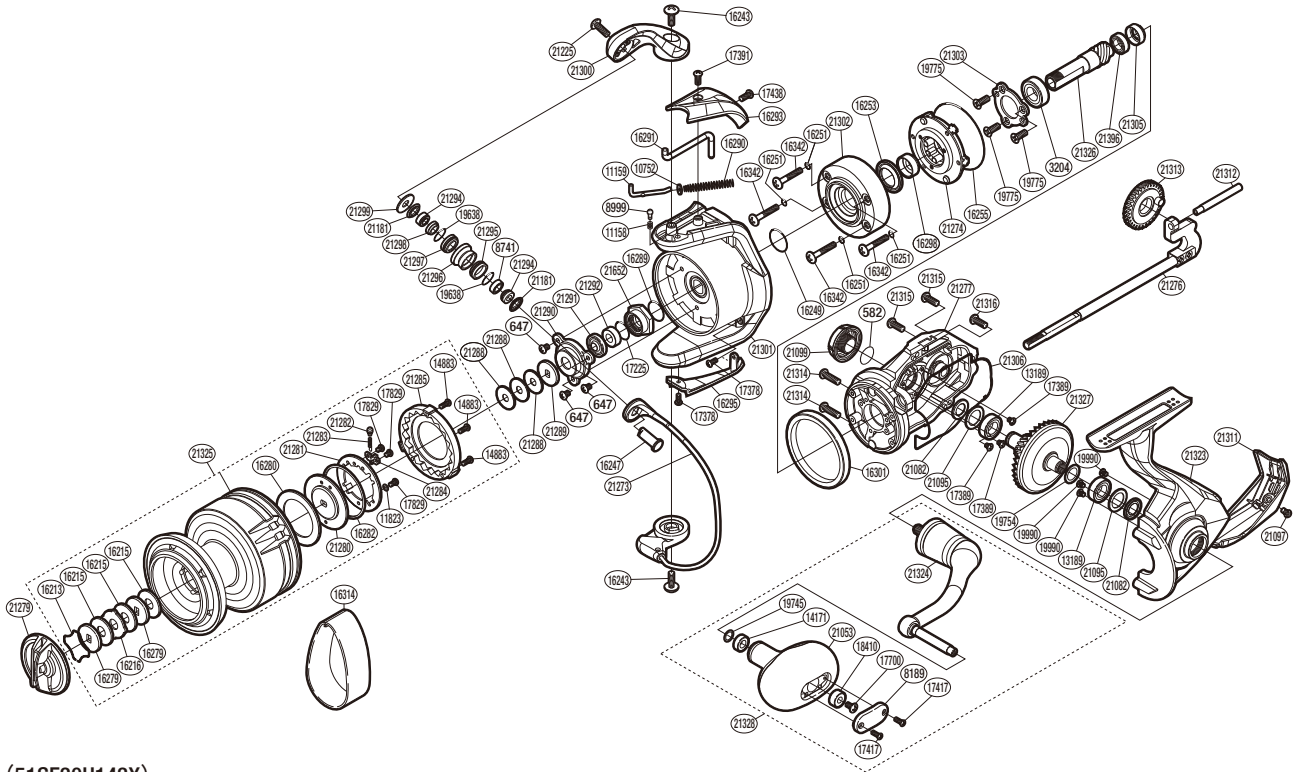

SHIMANO

SARAGOSA

SRG14000SWAXG

(51SF30U143X)

Please note that the number of adjusting washers may not be the same as shown in the exploded views.
(Adjustment will vary with each individual product.)

Part No.	Description	Part No.	Description	Part No.	Description
RD 0582	O Ring	RD17225	O Ring	RD21289	Spool Support
RD 0647	Screw	RD17378	Screw	RD21290	Nut Lock Plate
RD 3204	Ball Bearing	RD17389	Screw	RD21291	Bearing Water Proof
RD 8189	Handle Knob I.D. Plate	RD17391	Screw	RD21292	Main Shaft Spacer
RD 8741	Ball Bearing	RD17417	Screw	RD21294	Line Roller Support Collar
RD 8999	Click Pin	RD17438	Screw	RD21295	Line Roller Bushing
RD10752	Bail Spring Guide A Support	RD17700	Screw	RD21296	Line Roller
RD11158	Click Spring	RD17829	Screw	RD21297	Line Roller Bushing B
RD11159	Bail Spring Guide A	RD18410	Handle Knob Bushing A	RD21298	Line Roller Collar
RD11823	Washer	RD19638	O Ring	RD21299	Line Roller Plate
RD13189	Ball Bearing	RD19745	Washer	RD21300	Bail Arm
RD14171	Handle Knob Bushing B	RD19754	Washer	RD21301	Rotor
RD14883	Screw	RD19775	Screw	RD21302	Roller Clutch Waterproof Cover
RD16213	Drag Washer Retainer	RD19990	Screw	RD21303	Bearing Retainer
RD16215	Drag Washer	RD21053	Handle Knob Assembly	RD21305	Bushing
RD16216	Eared Washer	RD21082	Bearing Water Proof	RD21306	Body Seal
RD16243	Screw	RD21095	Washer	RD21311	Rear Protector
RD16247	Line Roller Support	RD21097	Screw	RD21312	Oscillating Guide
RD16249	O Ring	RD21099	Handle Screw Cap	RD21313	Oscillating Gear
RD16251	O Ring	RD21181	Line Roller Seal	RD21314	Screw
RD16253	Roller Clutch Water Proof	RD21225	Screw	RD21315	Screw
RD16255	Roller Clutch O Ring	RD21273	Bail Assembly	RD21316	Screw
RD16279	Key Washer	RD21274	Roller Clutch Assembly	RD21323	Side Cover
RD16280	Drag Washer	RD21276	Main Shaft Assembly	RD21324	Handle Shank Assembly
RD16282	Spool Drag Disk Seal	RD21277	Body Assembly	RD21325	Spool Assembly
RD16289	O Ring	RD21279	Drag Knob	RD21326	Pinion Gear
RD16290	Bail Spring	RD21280	Spool Drag Disk	RD21327	Drive Gear
RD16291	Bail Trip Lever	RD21281	Drag Plate Washer	RD21328	Handle Assembly
RD16293	Bail Spring Cover	RD21282	Drag Click	RD21396	Ball Bearing
RD16295	Bail Hold Support Guard	RD21283	Drag Click Spring	RD21652	Rotor Nut
RD16298	Rotor Ring	RD21284	Drag Click Spring Holder		
RD16301	Friction Ring	RD21285	Drag Click Ratchet		
RD16342	Screw	RD21288	Spool Washer	RD16314	Line Band (Accessory)